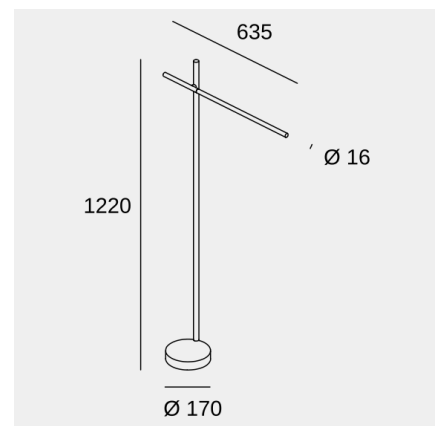

Tubs

Nahtrang Design

Floor lamp Tubs LED 9.5 LED warm-white 3000K TOUCH DIMMING Black 504lm

Technical features

- Luminaire total power: 9.5W
- Real lumens: 504
- Real lm/W: 53
- Correlated Colour Temperature (CCT): LED warm-white 3000K
- Lens / reflector angle: HORIZONTAL 125°
- Structure material: Steel, Aluminium, Marble
- Structure finish: Black
- Diffuser material: Polycarbonate
- Diffuser finish: Opal
- Driver Brand: HEP
- Voltage / frequency: 220-240V/50-60Hz
- Dimming protocol: TOUCH DIMMING
- Power Factor: 0.90
- Useful life: 50,000h L80B20
- Warranty: 5 años

Luminotechnic features

- CRI: 90
- MacAdam steps: 3

Lampholder	Quantity	Light source power (W)
LED	1	8W

Image may not match reference. LedsC4 reserves the right to amend any of the product's components. The data related to flux, power and colour temperature may be subject to changes made by the manufacturer.

Tubs

Nahtrang Design

Floor lamp Tubs LED 9.5 LED warm-white 3000K TOUCH DIMMING Black 504lm

Logistics

x 1

Net weight (kg): 3.59

Packaged weight (kg): 6.46

Packaging: 290mm x 251mm x
1351mm