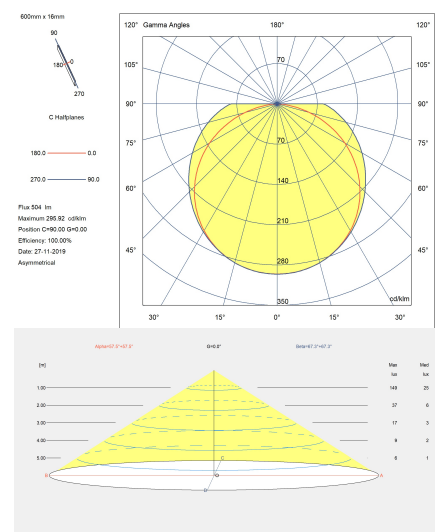

Tubs

Nahtrang Design

Floor lamp Tubs LED 9.5 LED warm-white 3000K TOUCH DIMMING Black 504lm

Technical features

- Luminaire total power: 9.5W
- Real lumens: 504
- Real lm/W: 53
- Correlated Colour Temperature (CCT): LED warm-white 3000K
- Lens / reflector angle: HORIZONTAL 125°
- Structure material: Steel, Aluminium, Marble
- Structure finish: Black
- Diffuser material: Polycarbonate
- Diffuser finish: Opal
- Driver Brand: HEP
- Voltage / frequency: 220-240V/50-60Hz
- Dimming protocol: TOUCH DIMMING
- Power Factor: 0.90
- Useful life: 50,000h L80B20
- Warranty: 5 años

Luminotechnic features

- CRI: 90
- MacAdam steps: 3

Lampholder	Quantity	Light source power (W)
LED	1	8W

Image may not match reference. LedsC4 reserves the right to amend any of the product's components. The data related to flux, power and colour temperature may be subject to changes made by the manufacturer.