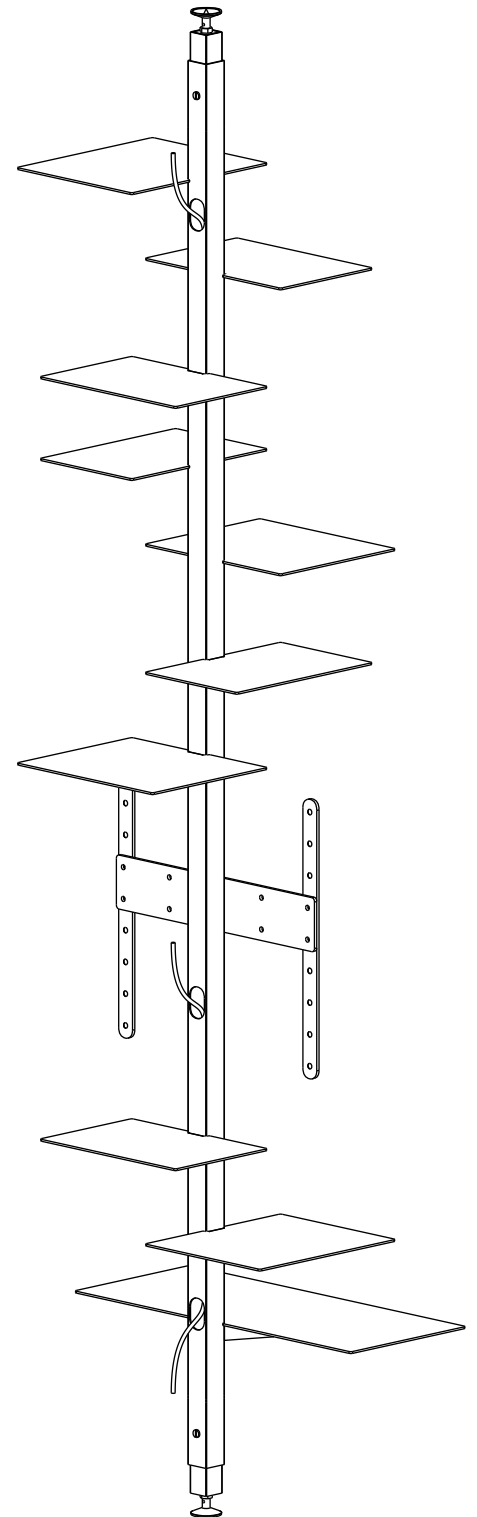

PIANTA | PLAN

FRONTE CONFIGURAZIONE 1 | CONFIGURATION #1 FRONT

ADELAIDE metal tv

Etagere | *Etagere*

Designer:
Anno | Year:
Materiali | Materials

Claudio Bitetti
2019
Etagere terra soffitto con montante e mensole verniciate nero opaco | *Etagere forced between floor and ceiling with matt black painted metal riser and shelves*

PIANTA | PLAN

FRONTE CONFIGURAZIONE 2 | CONFIGURATION #2 FRONT

ADELAIDE metal tv

Etagere | Etagere

Designer:
Anno | Year:

Claudio Bitetti
2019

Materiali | Materials:

Etagere terra soffitto con montante e mensole verniciate nero opaco | Etagere forced between floor and ceiling with matt black painted metal riser and shelves

SCHEMA ALTEZZE | HEIGHT SCHEME

ADELAIDE metal tv

Etagere | *Etagere*

Designer:
Anno | Year:
Materiali | Materials:

Claudio Bitetti
2019
Etagere terra soffitto con montante e mensole verniciate nero opaco | *Etagere forced between floor and ceiling with matt black painted metal riser and shelves*