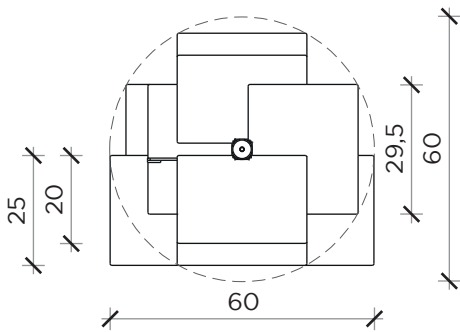

PIANTA | PLAN

FRONTE CONFIGURAZIONE 1 | CONFIGURATION #1 FRONT

ADELAIDE metal tv

Etagere | *Etagere*

Designer:
Anno | Year:
Materiali | Materials

Claudio Bitetti
2019
Etagere terra soffitto con montante e mensole verniciate nero opaco | *Etagere forced between floor and ceiling with matt black painted metal riser and shelves*

PIANTA | PLAN

FRONTE CONFIGURAZIONE 2 | CONFIGURATION #2 FRONT

ADELAIDE metal tv

Etagere | Etagere

Designer:
Anno | Year:

Claudio Bitetti
2019

Materiali | Materials:

Etagere terra soffitto con montante e mensole verniciate nero opaco | Etagere forced between floor and ceiling with matt black painted metal riser and shelves

SCHEMA ALTEZZE | HEIGHT SCHEME

ADELAIDE metal tv

Etagere | *Etagere*

Designer:
Anno | Year:
Materiali | Materials:

Claudio Bitetti
2019
Etagere terra soffitto con montante e mensole verniciate nero opaco | *Etagere forced between floor and ceiling with matt black painted metal riser and shelves*