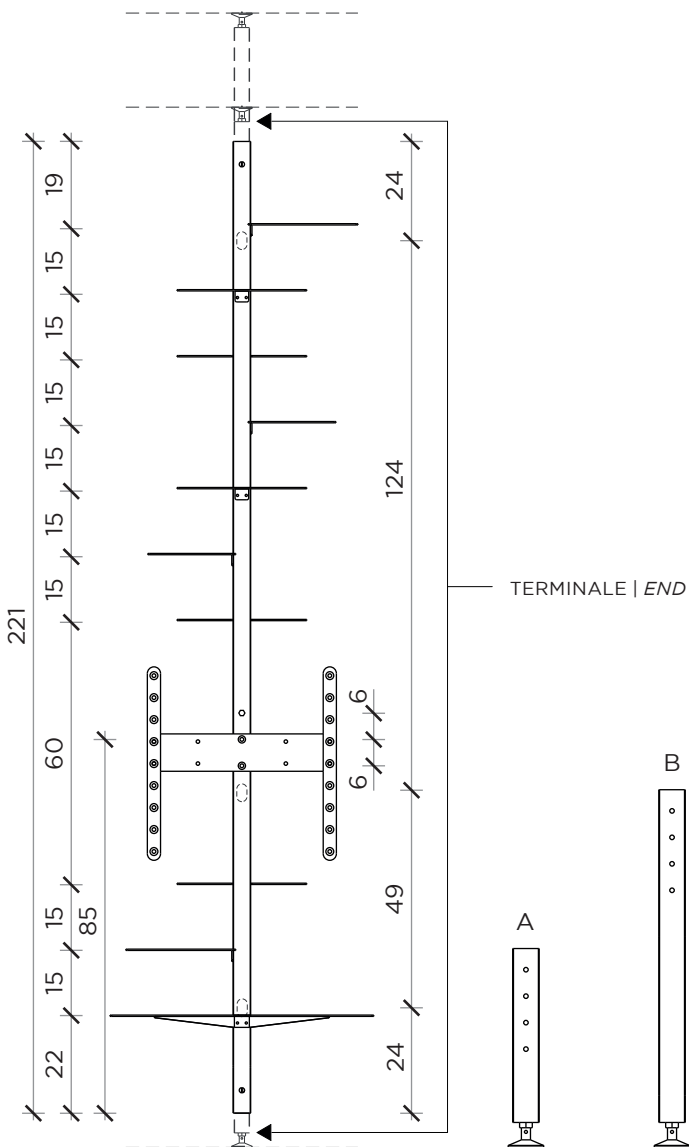

PIANTA | PLAN

FRONTE CONFIGURAZIONE 1 | CONFIGURATION #1 FRONT

ADELAIDE metal tv

Etagere | *Etagere*

Designer:
Anno | Year:
Materiali | Materials

Claudio Bitetti
2019
Etagere terra soffitto con montante e mensole verniciate nero opaco | *Etagere forced between floor and ceiling with matt black painted metal riser and shelves*

PIANTA | PLAN

FRONTE CONFIGURAZIONE 2 | CONFIGURATION #2 FRONT

ADELAIDE metal tv

Etagere | Etagere

Designer:
Anno | Year:

Claudio Bitetti
2019

Materiali | Materials:

Etagere terra soffitto con montante e mensole verniciate nero opaco | Etagere forced between floor and ceiling with matt black painted metal riser and shelves

SCHEMA ALTEZZE | HEIGHT SCHEME

ADELAIDE metal tv

Etagere | *Etagere*

Designer:
Anno | Year:
Materiali | Materials:

Claudio Bitetti
2019
Etagere terra soffitto con montante e mensole verniciate nero opaco | *Etagere forced between floor and ceiling with matt black painted metal riser and shelves*