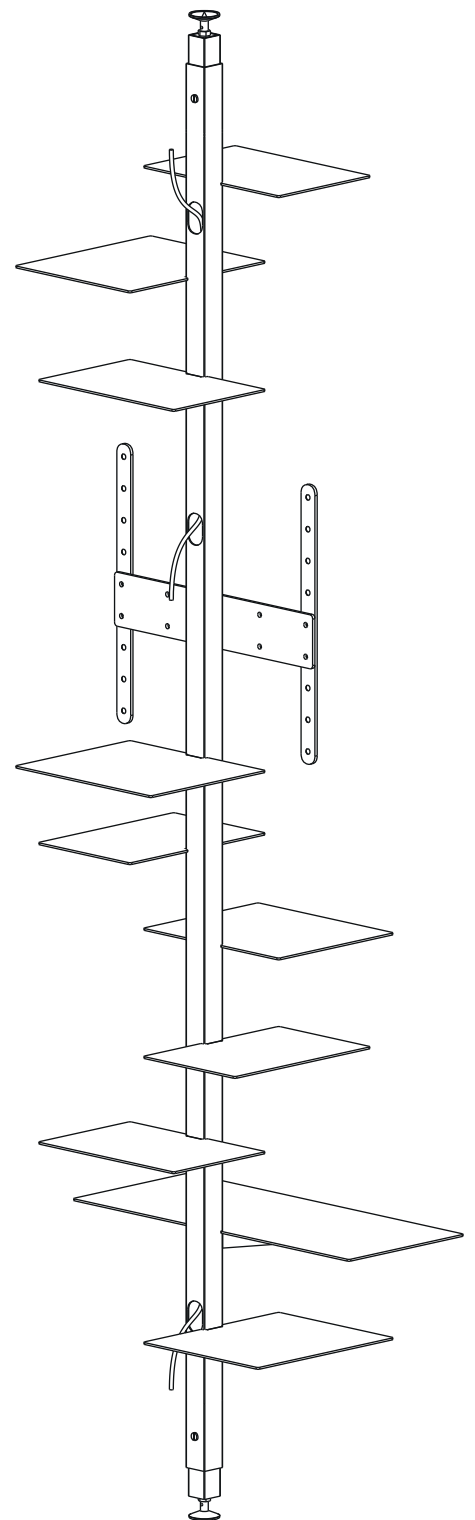

PIANTA | PLAN

FRONTE CONFIGURAZIONE 1 | CONFIGURATION #1 FRONT

ADELAIDE metal tv

Etagere | *Etagere*

Designer:
Anno | Year:
Materiali | Materials

Claudio Bitetti
2019
Etagere terra soffitto con montante e mensole verniciate nero opaco | *Etagere forced between floor and ceiling with matt black painted metal riser and shelves*

PIANTA | PLAN

FRONTE CONFIGURAZIONE 2 | CONFIGURATION #2 FRONT

ADELAIDE metal tv

Etagere | Etagere

Designer:
Anno | Year:

Claudio Bitetti
2019

Materiali | Materials:

Etagere terra soffitto con montante e mensole verniciate nero opaco | Etagere forced between floor and ceiling with matt black painted metal riser and shelves

SCHEMA ALTEZZE | HEIGHT SCHEME

ADELAIDE metal tv

Etagere | *Etagere*

Designer:
Anno | Year:
Materiali | Materials:

Claudio Bitetti
2019
Etagere terra soffitto con montante e mensole verniciate nero opaco | *Etagere forced between floor and ceiling with matt black painted metal riser and shelves*