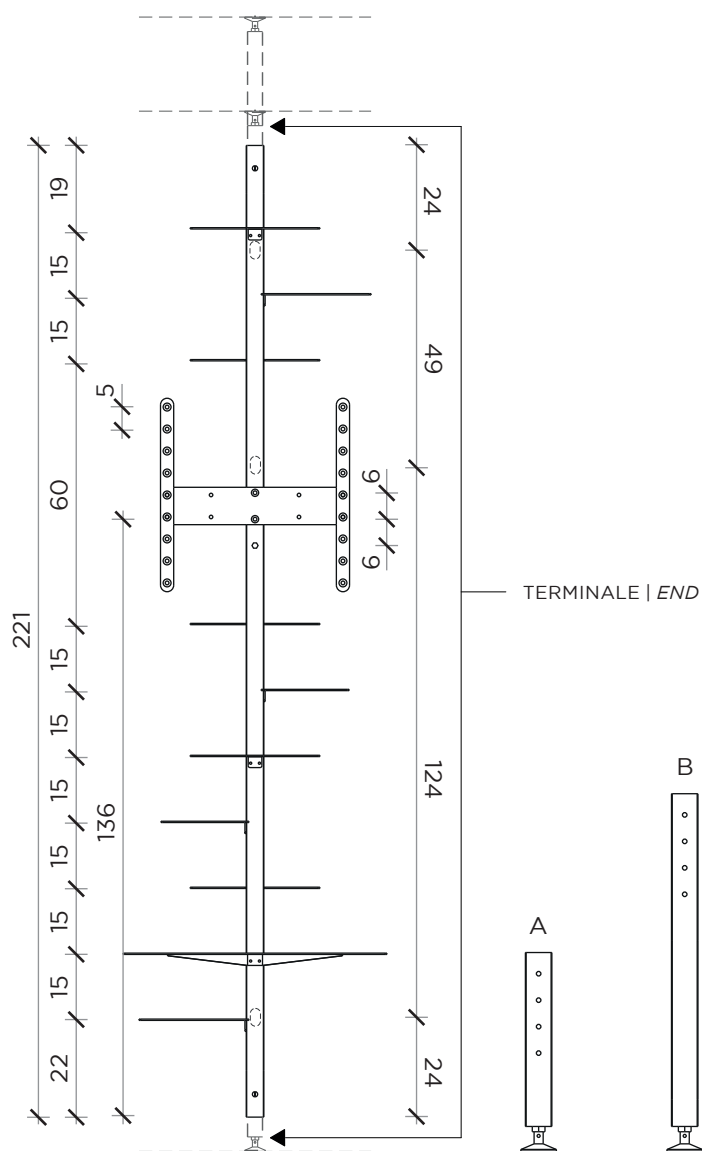

PIANTA | PLAN

FRONTE CONFIGURAZIONE 1 | CONFIGURATION #1 FRONT

ADELAIDE metal tv

Etagere | *Etagere*

Designer:
Anno | Year:
Materiali | Materials

Claudio Bitetti
2019
Etagere terra soffitto con montante e mensole verniciate nero opaco | *Etagere forced between floor and ceiling with matt black painted metal riser and shelves*

PIANTA | PLAN

FRONTE CONFIGURAZIONE 2 | CONFIGURATION #2 FRONT

ADELAIDE metal tv

Etagere | Etagere

Designer:
Anno | Year:

Claudio Bitetti
2019

Materiali | Materials:

Etagere terra soffitto con montante e mensole verniciate nero opaco | Etagere forced between floor and ceiling with matt black painted metal riser and shelves

SCHEMA ALTEZZE | HEIGHT SCHEME

ADELAIDE metal tv

Etagere | *Etagere*

Designer:
Anno | Year:
Materiali | Materials:

Claudio Bitetti
2019
Etagere terra soffitto con montante e mensole verniciate nero opaco | *Etagere forced between floor and ceiling with matt black painted metal riser and shelves*