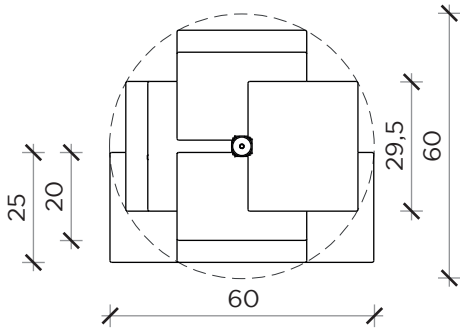

PIANTA | PLAN

FRONTE CONFIGURAZIONE 1 | CONFIGURATION #1 FRONT

ADELAIDE metal tv

Etagere | *Etagere*

Designer:
Anno | Year:
Materiali | Materials

Claudio Bitetti
2019
Etagere terra soffitto con montante e mensole verniciate nero opaco | *Etagere forced between floor and ceiling with matt black painted metal riser and shelves*

PIANTA | PLAN

FRONTE CONFIGURAZIONE 2 | CONFIGURATION #2 FRONT

ADELAIDE metal tv

Etagere | Etagere

Designer:
Anno | Year:

Claudio Bitetti
2019

Materiali | Materials:

Etagere terra soffitto con montante e mensole verniciate nero opaco | Etagere forced between floor and ceiling with matt black painted metal riser and shelves

SCHEMA ALTEZZE | HEIGHT SCHEME

ADELAIDE metal tv

Etagere | *Etagere*

Designer:
Anno | Year:
Materiali | Materials:

Claudio Bitetti
2019
Etagere terra soffitto con montante e mensole verniciate nero opaco | *Etagere forced between floor and ceiling with matt black painted metal riser and shelves*