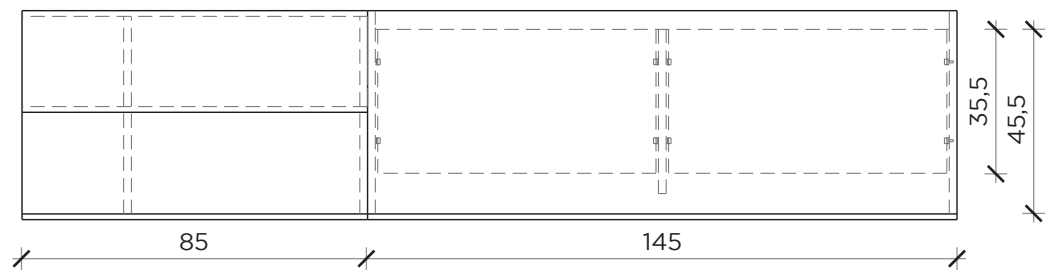

PIANTA | PLAN

LATO | SIDE

FRONTE | FRONT

ELLA

Credenza | Sideboard

Designer:
Anno | Year:
Materiali | Materials:

Uto Balmoral
2020
Struttura in MDF laccata o in essenza con anta a ribalta, cassetto e vano a giorno | Lacquered or veneered MDF structure with flap door, drawer and open compartment