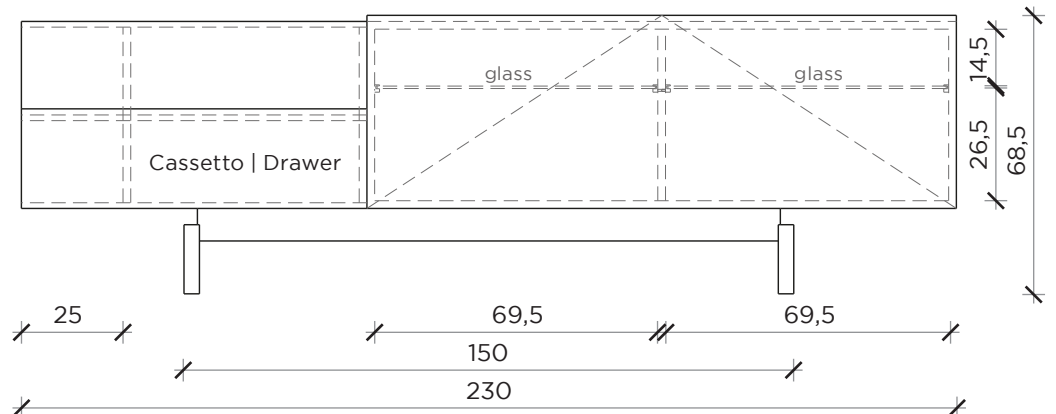

PIANTA | PLAN

LATO | SIDE

FRONTE | FRONT

ELLA

Credenza | Sideboard

Designer:
Anno | Year:
Materiali | Materials:

Uto Balmoral
2020
Struttura in MDF laccata o in essenza con anta a ribalta, cassetto e vano a giorno | Lacquered or veneered MDF structure with flap door, drawer and open compartment